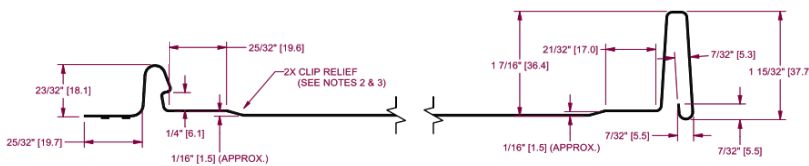

PANEL DETAILS

Available Widths

16" for the 1" NSP
15" for the 1.5" NSP

Materials Available

26ga & 24ga AZ55 Acrylic Coated Galvalume
26ga & 24ga Painted Galvalume
.032" Painted Aluminum

Finishes

Available in a wide variety of colors. See the AMF color chart for standard and premium color availabilities.

Warranty

35 year warranty for galvalume and aluminum
25 year for AZ55 acrylic coated galvalume

Panel Rib Options